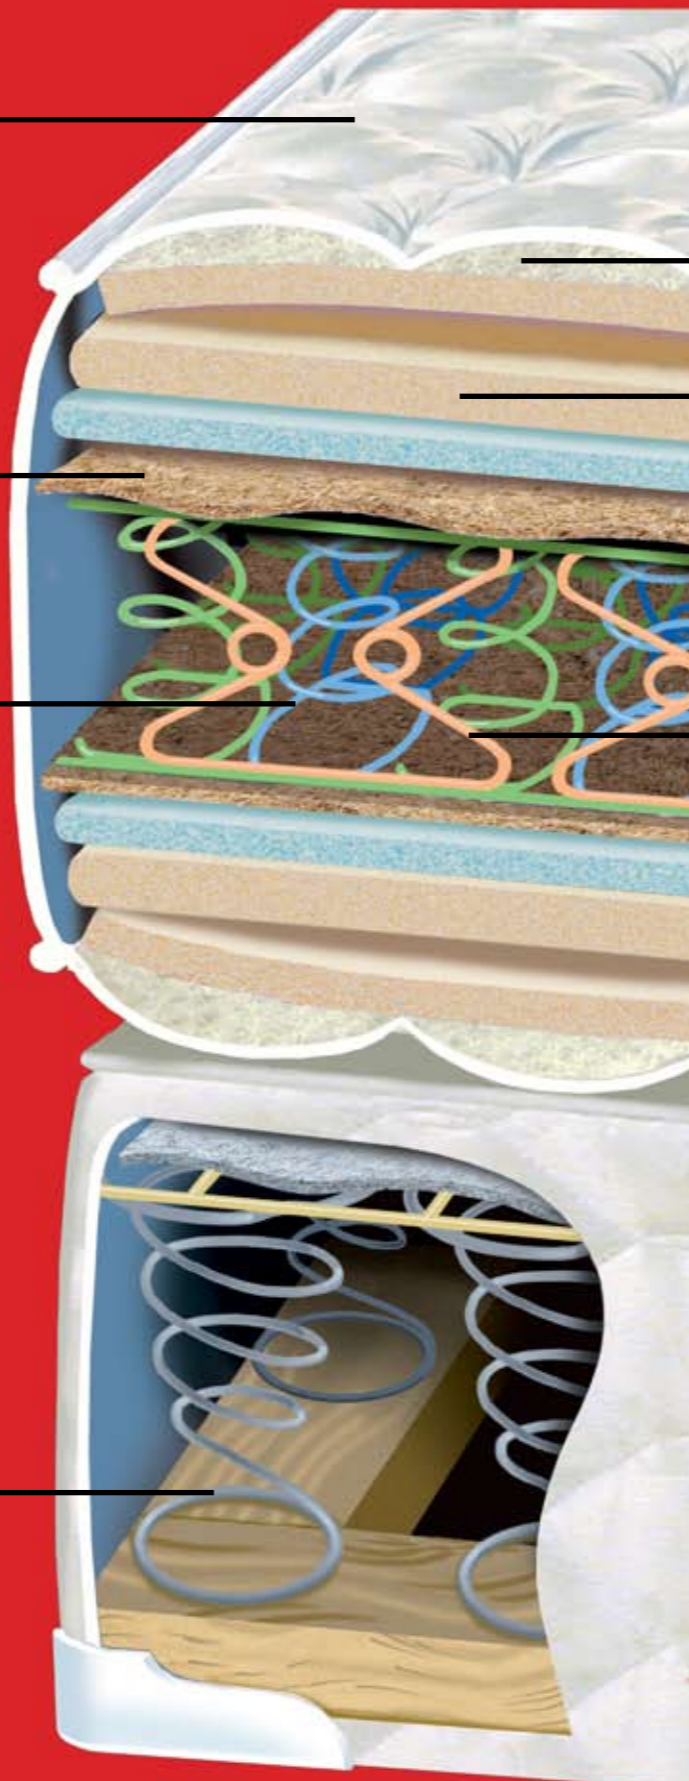

Rio

GENUINE BELGIAN
DAMASK FABRIC
SOFT AND SATINY FOR
EXCEPTIONAL COMFORT

HEAVY NATURAL
SISAL INSULATOR PAD
ENHANCES THERMAL QUALITIES
AND MATTRESS LIFE

**850-COIL BALANCED REST
SMART COIL SYSTEM™**
FOR ANTI-ROLL STABILITY
AND FULL-BODY SUPPORT

**100-COIL HEAVY-GAUGE
BOX SPRING WITH ZONED
MODULAR CENTER AND
EDGE SUPPORTS**
FOR A STABLE FOUNDATION AND
EXTENDED MATTRESS LIFE

**FIRM-QUILTED TOP PANEL WITH
ULTRA-FIBER BLEND**

1½" LAYERS OF FIRM FOAM
AND SUPER-FIRM FOAM
UNMATCHED, HEALTHY BACK SUPPORT FOR
LONG-LASTING RESILIENCY

DOUBLE STEEL EDGE SUPPORTS
FOR FULL EDGE-TO-EDGE SLEEPING

MATTRESSES BY

Gold Bond[®]
Since 1899